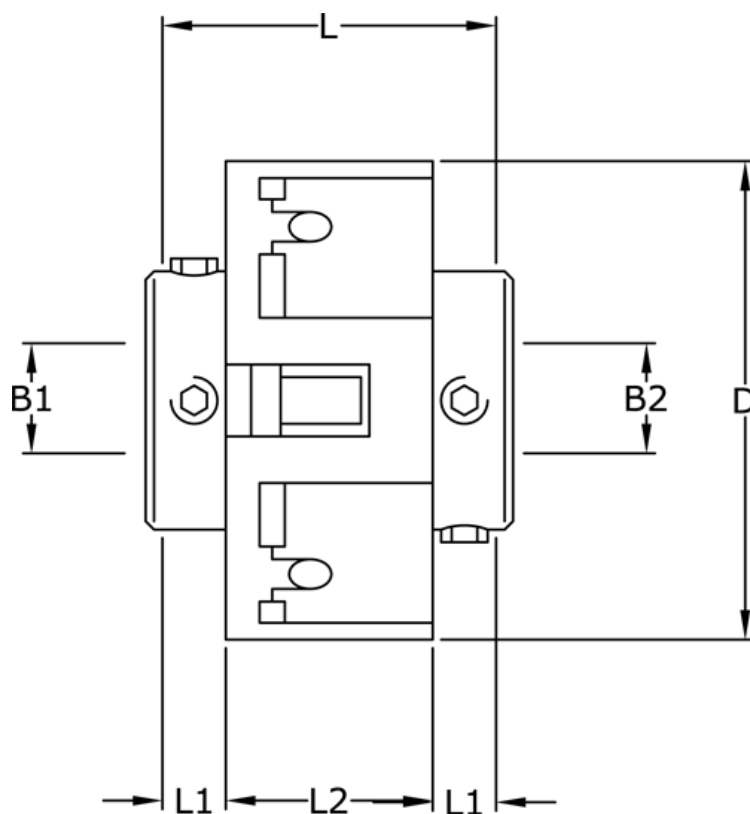

Article number: 3322201412835

Description: Uni-Lat Coupling size 201.41.28.35  
set screw hub, bore 8/12 mm

## Measures

B1	= 8
B2	= 12
D	= 41
L	= 28.4
L1	= 8.6
L2	= 11.2
Screw	= M4